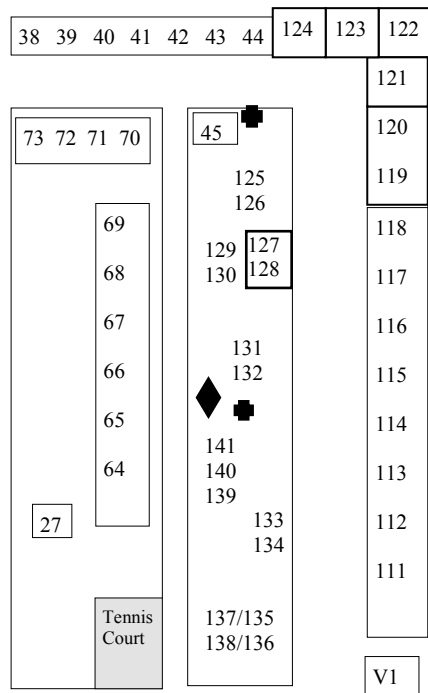

Gwydir Carapark Thermal Pools

AND MOTEL

Newell Highway

Moree NSW 2400

Phone/Fax: 02 6752 2723 Mobile: 0427 522 723

Cabin and Motel Bedding Configuration

Basic Ensuite Cabin—	1 Double Bed + 3 single (bunks)
Standard Cabin—	1 Double Bed
Standard Cabin—	1 Double Bed + 2 single (bunks)
1 Bedroom Villa—	1 Queen Bed + 1 double Sofa bed (all have single)
2 Bedroom Villa—	1 Queen Bed + 2 single beds + 1 Double Sofa Bed
1 Room Motel	1 Queen Bed + 1 Single Bed
2 Room Motel	2 Queen Beds + 2 Single Beds

POWERED SITES

*Only one power outlet per site is to be used.
All CABINS VILLAS AND MOTEL ROOMS
ARE NON SMOKING*

***PETS ARE NOT ALLOWED INSIDE
CABIN/VILLAS OR MOTEL ROOMS***

- Commercial Bin
- Gas Tank
- Fire Hose reel
- Hydrant Booster
- Chlorine tank

10km/hr
speed limit
throughout
caravan park

Commercial Rubbish Bin
Main Entrance

Amaroo Drive

Amaroo Drive

Banksia Crt Entrance