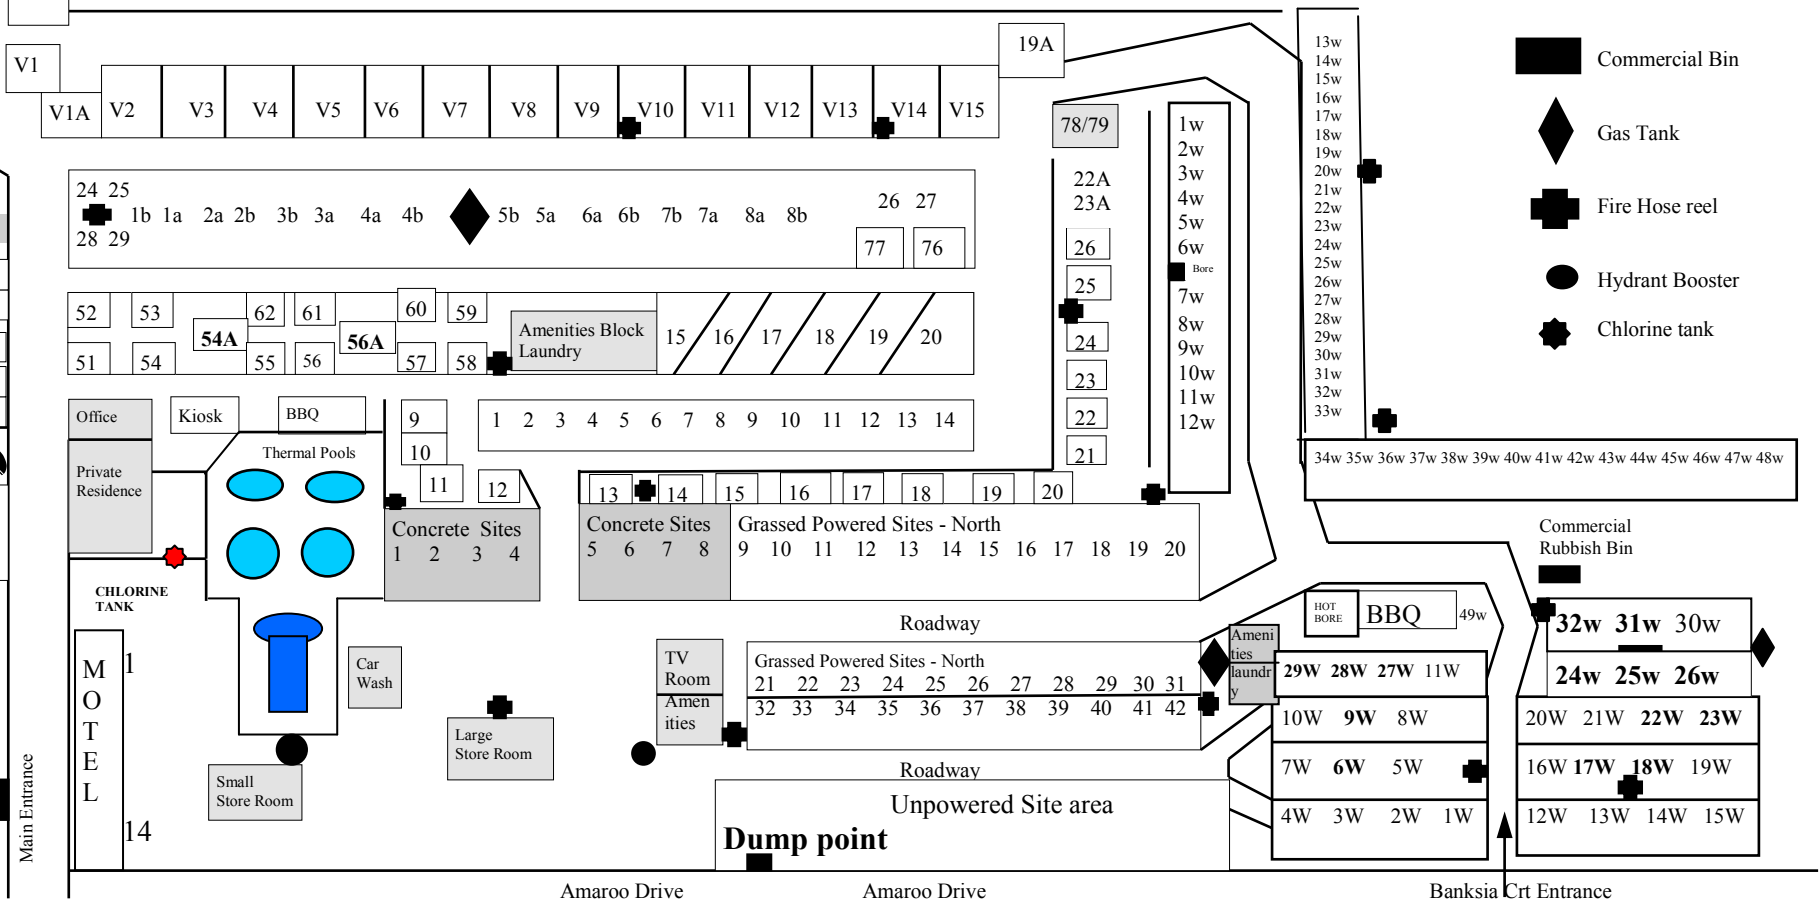

Gwydir Carapark Thermal Pools

AND MOTEL

Newell Highway

Moree NSW 2400

Phone/Fax: 02 6752 2723 Mobile: 0427 522 723

Cabin and Motel Bedding Configuration

Basic Ensuite Cabin—	1 Double Bed + 3 single (bunks)
Standard Cabin—	1 Double Bed
Standard Cabin—	1 Double Bed + 2 single (bunks)
1 Bedroom Villa—	1 Queen Bed + 1 double Sofa bed (all have single)
2 Bedroom Villa—	1 Queen Bed + 2 single beds + 1 Double Sofa Bed
1 Room Motel	1 Queen Bed + 1 Single Bed
2 Room Motel	2 Queen Beds + 2 Single Beds

POWERED SITES

*Only one power outlet per site is to be used.
All CABINS VILLAS AND MOTEL ROOMS
ARE NON SMOKING*

***PETS ARE NOT ALLOWED INSIDE
CABIN/VILLAS OR MOTEL ROOMS***

- Commercial Bin
- Gas Tank
- Fire Hose reel
- Hydrant Booster
- Chlorine tank

10km/hr
speed limit
throughout
caravan park

Commercial Rubbish Bin
Main Entrance

Amaroo Drive

Amaroo Drive

Banksia Crt Entrance